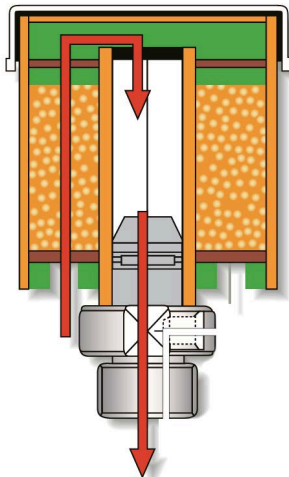

HOW IT WORKS

ADVANTAGES

- Combines dirt and moisture prevention
- Prevents corrosion inside the tank/reservoir
- Prevents chemical reactions in the fluid caused by dirt particles and moisture from outside
- Lowers maintenance costs
- Clear saturation indication: orange = active, dark green = saturated
- Uses non-toxic silicagel free from cobalt
- Replaces many types of Air Sentry, RMF and DesCase breathers
- Made in the Netherlands at TRIS B.V.
- Controlled production ensures high quality, short lead times and competitive pricing